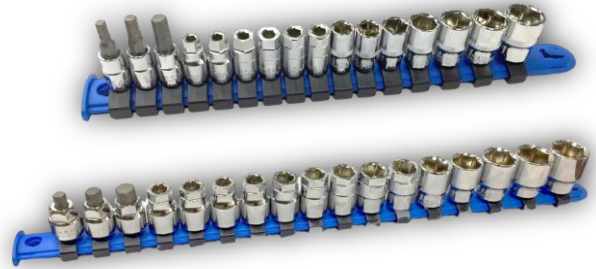

### Magical Bit Socket Series

**Material:** CR-V  
**Finish:** Mirror Polish

➤ **One Tool Two Usage: The Socket, also Bit Socket**

➤ **Special Bi-Hex Design**

*Inner Hex* → for normal socket function used

*Outer Hex* → for bit socket & hex key wrench used

➤ **Powerful Torque--1.5 Times Over DIN Standard**

Size Map

Metric						S.A.E					
1/4" Dr.		3/8" Dr.		1/2" Dr.		1/4" Dr.		3/8" Dr.		1/2" Dr.	
Inner Hex	Outer Hex	Inner Hex	Outer Hex	Inner Hex	Outer Hex	Inner Hex	Outer Hex	Inner Hex	Outer Hex	Inner Hex	Outer Hex
4	7	6	11	8	14	5/32	5/16	1/4	7/16	5/16	1/2
4.5	8	7	12	9	15	3/16	11/32	5/16	1/2	3/8	9/16
5	8	8	13	10	16	7/32	3/8	3/8	9/16	7/16	5/8
5.5	9	9	14	11	17	1/4	13/32	7/16	5/8	1/2	11/16
6	10	10	15	12	18	9/32	7/16	1/2	11/16	9/16	3/4
		11	16	13	19			9/16	3/4	5/8	13/16
		12	17	14	20					11/16	7/8
		13	18	15	21					3/4	15/16
		14	19	16	22					13/16	1
				17	23						
				18	24						

**Comparison of Traditional Socket & Bit Socket with ACT's Socket & Bit Socket**

*Holder Set available*

※ **Manganese Phosphate also available**